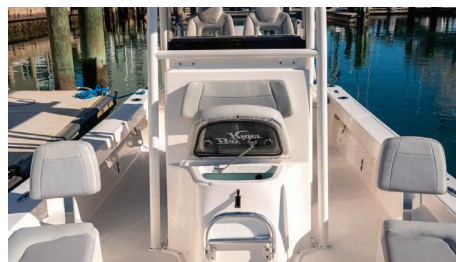

BAY RIDER 239 BAY

ADDITIONAL SPECIFICATIONS

Max HP	300
Recommended HP	200
Deadrise Transom	16°
Forward Seating Coolers/Fishboxes	71 qts ea
Livewell Standard	15 gal
Optional Livewell/Release Well Capacity	45 gal
Draft	12"

STANDARD FEATURES

- Large Fwd Casting Platform and Storage
- (6) Fwd, Aft and Midship Accon 8" Stainless Pull-up Cleats
- (8) Mate Series Rod Holder/Cup Holder Combos w/ Drains to Deck
- Recessed Horizontal Rod Storage
- Aluminum Leaning Post w/ Folding Footrest and Fixed Backrest + (4) Tulip Rod Holders
- 316 Stainless Steel Hardware
- Dual Battery Switch
- Yamaha Rigging Tube to Motor
- Trolling Motor plug w/ Prewire to Console
- Raw Water Washdown
- Transducer GT12M-TH Thru Hull
- Swim Platform w/ Stainless Steel Grabrail & Folding Ladder
- Automatic Bilge Pump w/ Float Switch
- Bronze Thru Hulls w/ Shutoff Valves
- 12x12 Bennett Trim Tabs (includes LED Indicator & Auto Retract)
- Wireless Phone Charger & 3 Tray Dash Storage Pad
- Livewell w/ Recirculating Aerator

RUBRAIL

- White Stainless
- Black Stainless
- Solid White
- Solid Black

HULL LOGO

- Black w/ Chrome Trim
- White w/ Chrome Trim